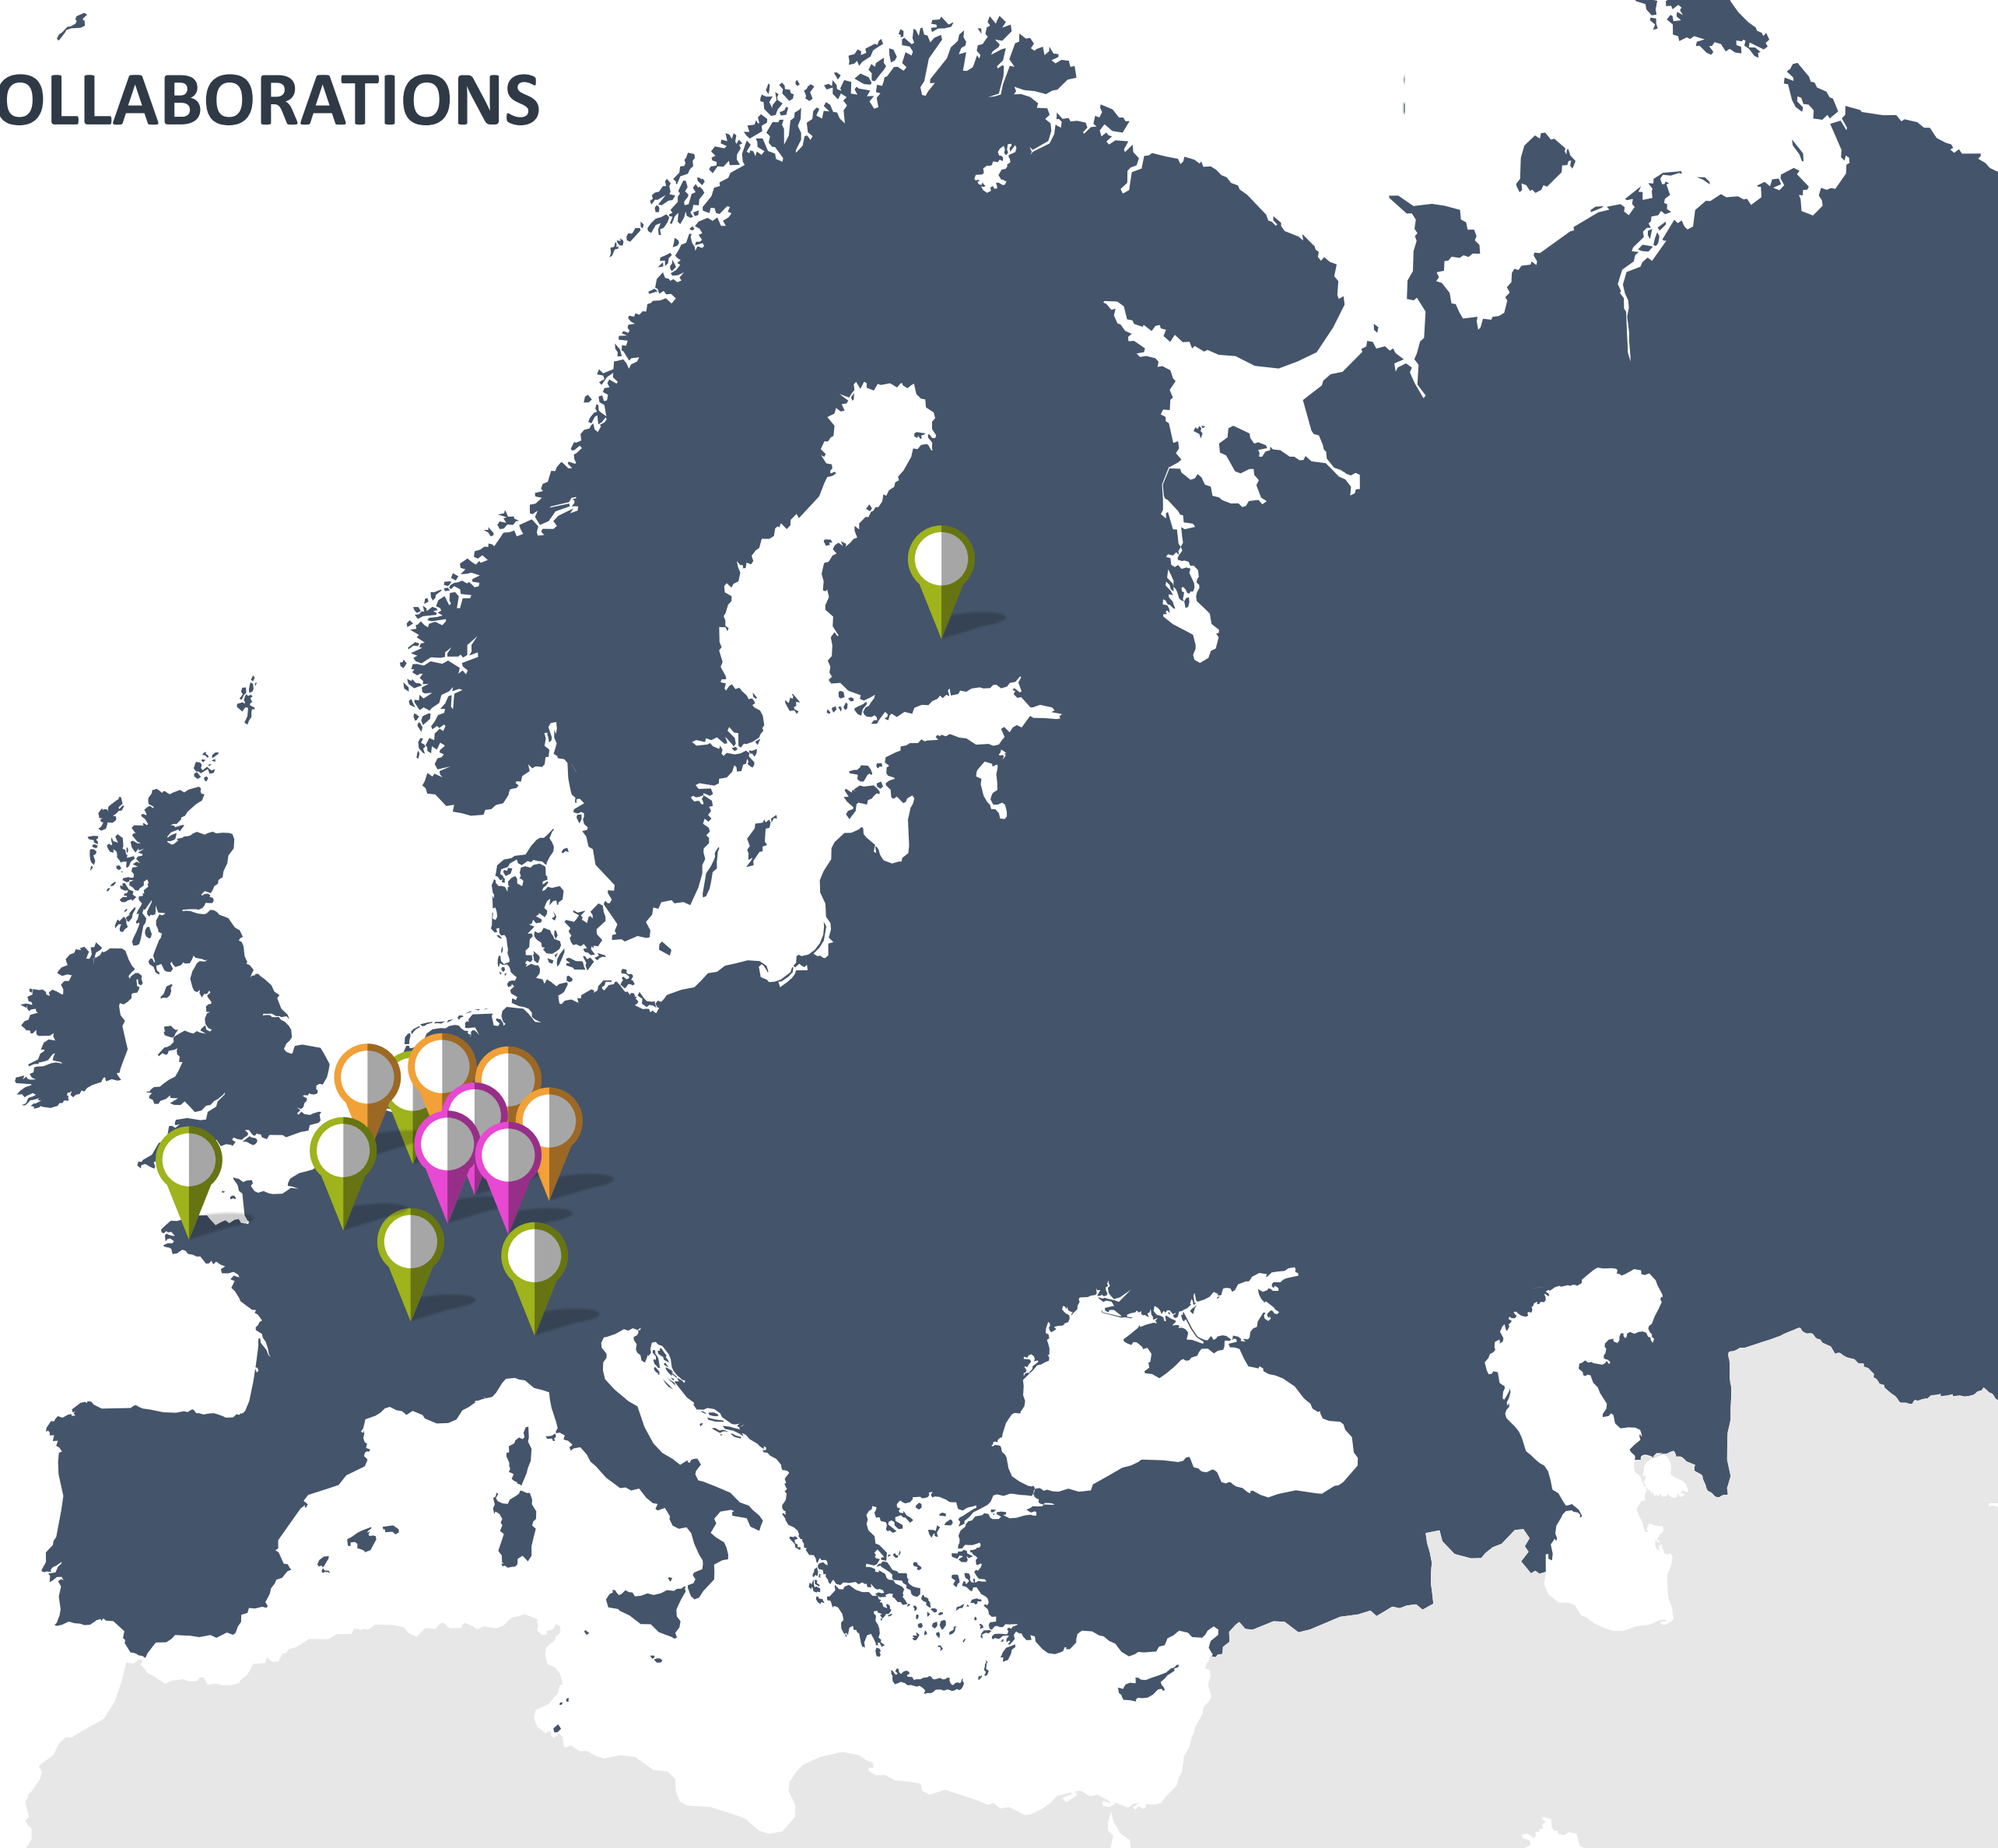

Collaborations with other EDIHs

- Structural collaboration with EDIHs from the **Greater Region**, to build cross border connections
- Structural collaborations with EDIHs **geographically close** (<250km) to create opportunities with neighbouring ecosystems
- **One to One** collaborations, occasional connections

MAP OF WALHUB COLLABORATIONS WITH OTHER EDIHs

STRUCTURAL COLLABORATION GREATER REGION :

- EDIH GRAND EST (FR)
- EDIH SAARLAND (DE)
- L-DIH (LU)

STRUCTURAL COLLABORATION <250KM

- EDIH-DO LOGITICS DORTMUND (DE)
- EDIH RHEINLAND (DE)
- EDIH GREENPOWER IT LILLE (FR)
- EDIH DIGITALIS (BE)

ONE TO ONE

- EDIH CYBIA - CYBERSECURITY AND AI HUB (FR)
- EDIH SIX MANUFACTURING (FIN)
- EDIH POLYTRONICS (FR)
- EDIH BRETAGNE (FR)
- EDIH SUSTAIN BRUSSELS (BE)

+ EDIH4MANU NETWORK (EU)

EDIH Collaborations, What's in it for SMEs ?