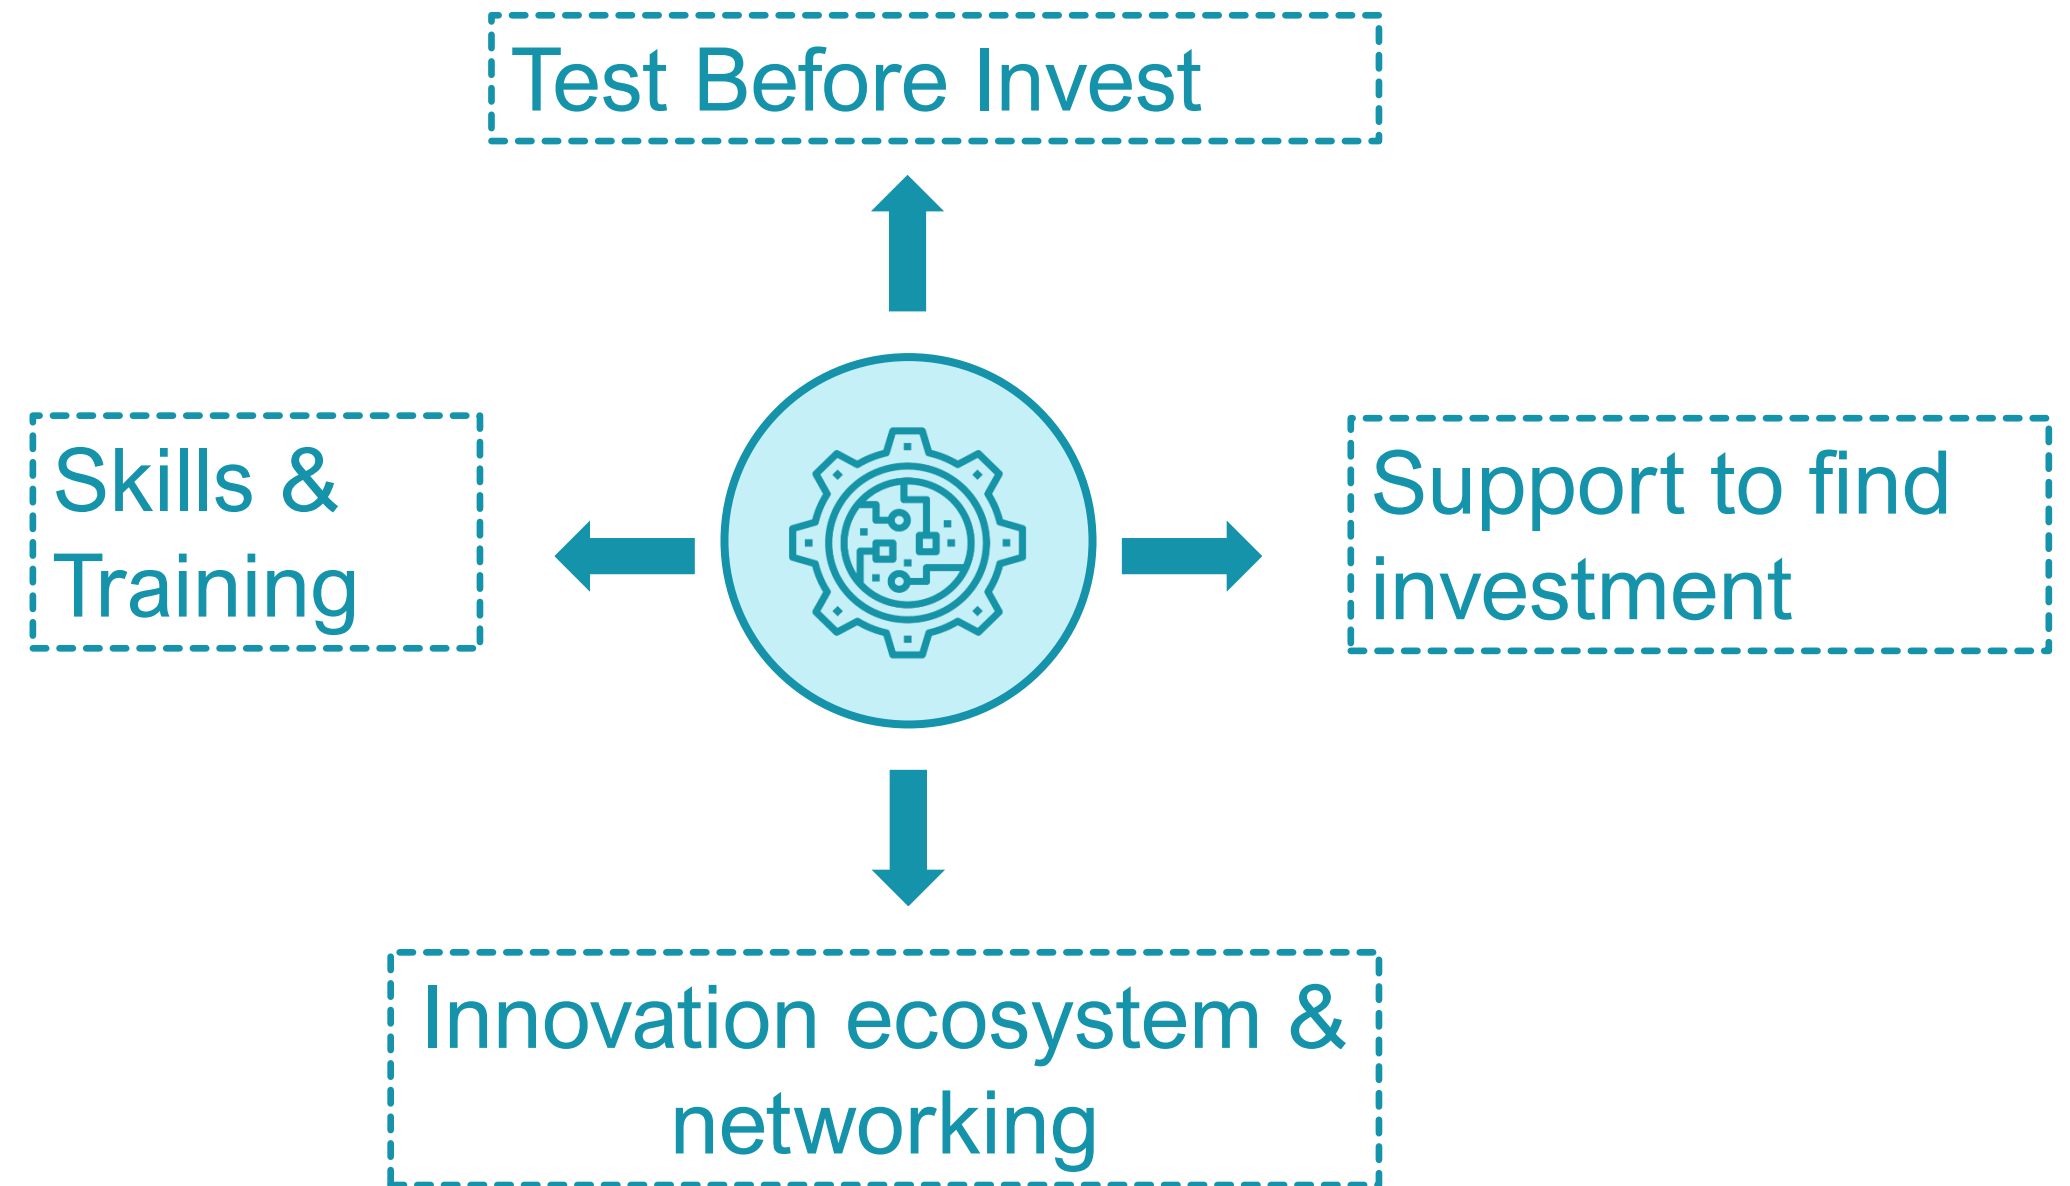

through the implementation of new technologies

– AI, HPC, Cybersecurity and IoT –

in their **industrial and supply chain processes**

towards competitiveness and sustainability

Digital Transformation

Walloon & EU
Manufacturing
Ecosystem

Key sectors

- Agri-food
- Pharmaceuticals and biotechnology
- Chemicals & rubber and plastics
- Aviation and aerospace
- Mechanical Engineering
- Wood industry

Final goals

€ Competitiveness

🌱 Sustainability

Consortium with various set of skills, providing strong value proposition for the manufacturing & supply chain ecosystems

AGORIA

sirris

Avec le support de :

Services*

- ⚙️ Awareness session
- ⚙️ Workshop (hands-on)
- ⚙️ Demonstration (collective and individual)
- ⚙️ Masterclass
- ⚙️ Webinar
- ⚙️ Inspiration visits – best practices
- ⚙️ Coaching
- ⚙️ Diagnostic
- ⚙️ Serious game
- ⚙️ Matchmaking services

* Check our [services calendar](#) on [Walhub.be](#)

**Free of charge for SMEs & MidCaps
(de minimis rules for economic services)**

WALHUB – EDIH Collaboration Strategy

From forging an “**Immediate Ring**“ (<250km) to “Global European Reach”, WalHub has designed an ambitious collaboration strategy that includes **various levels**.