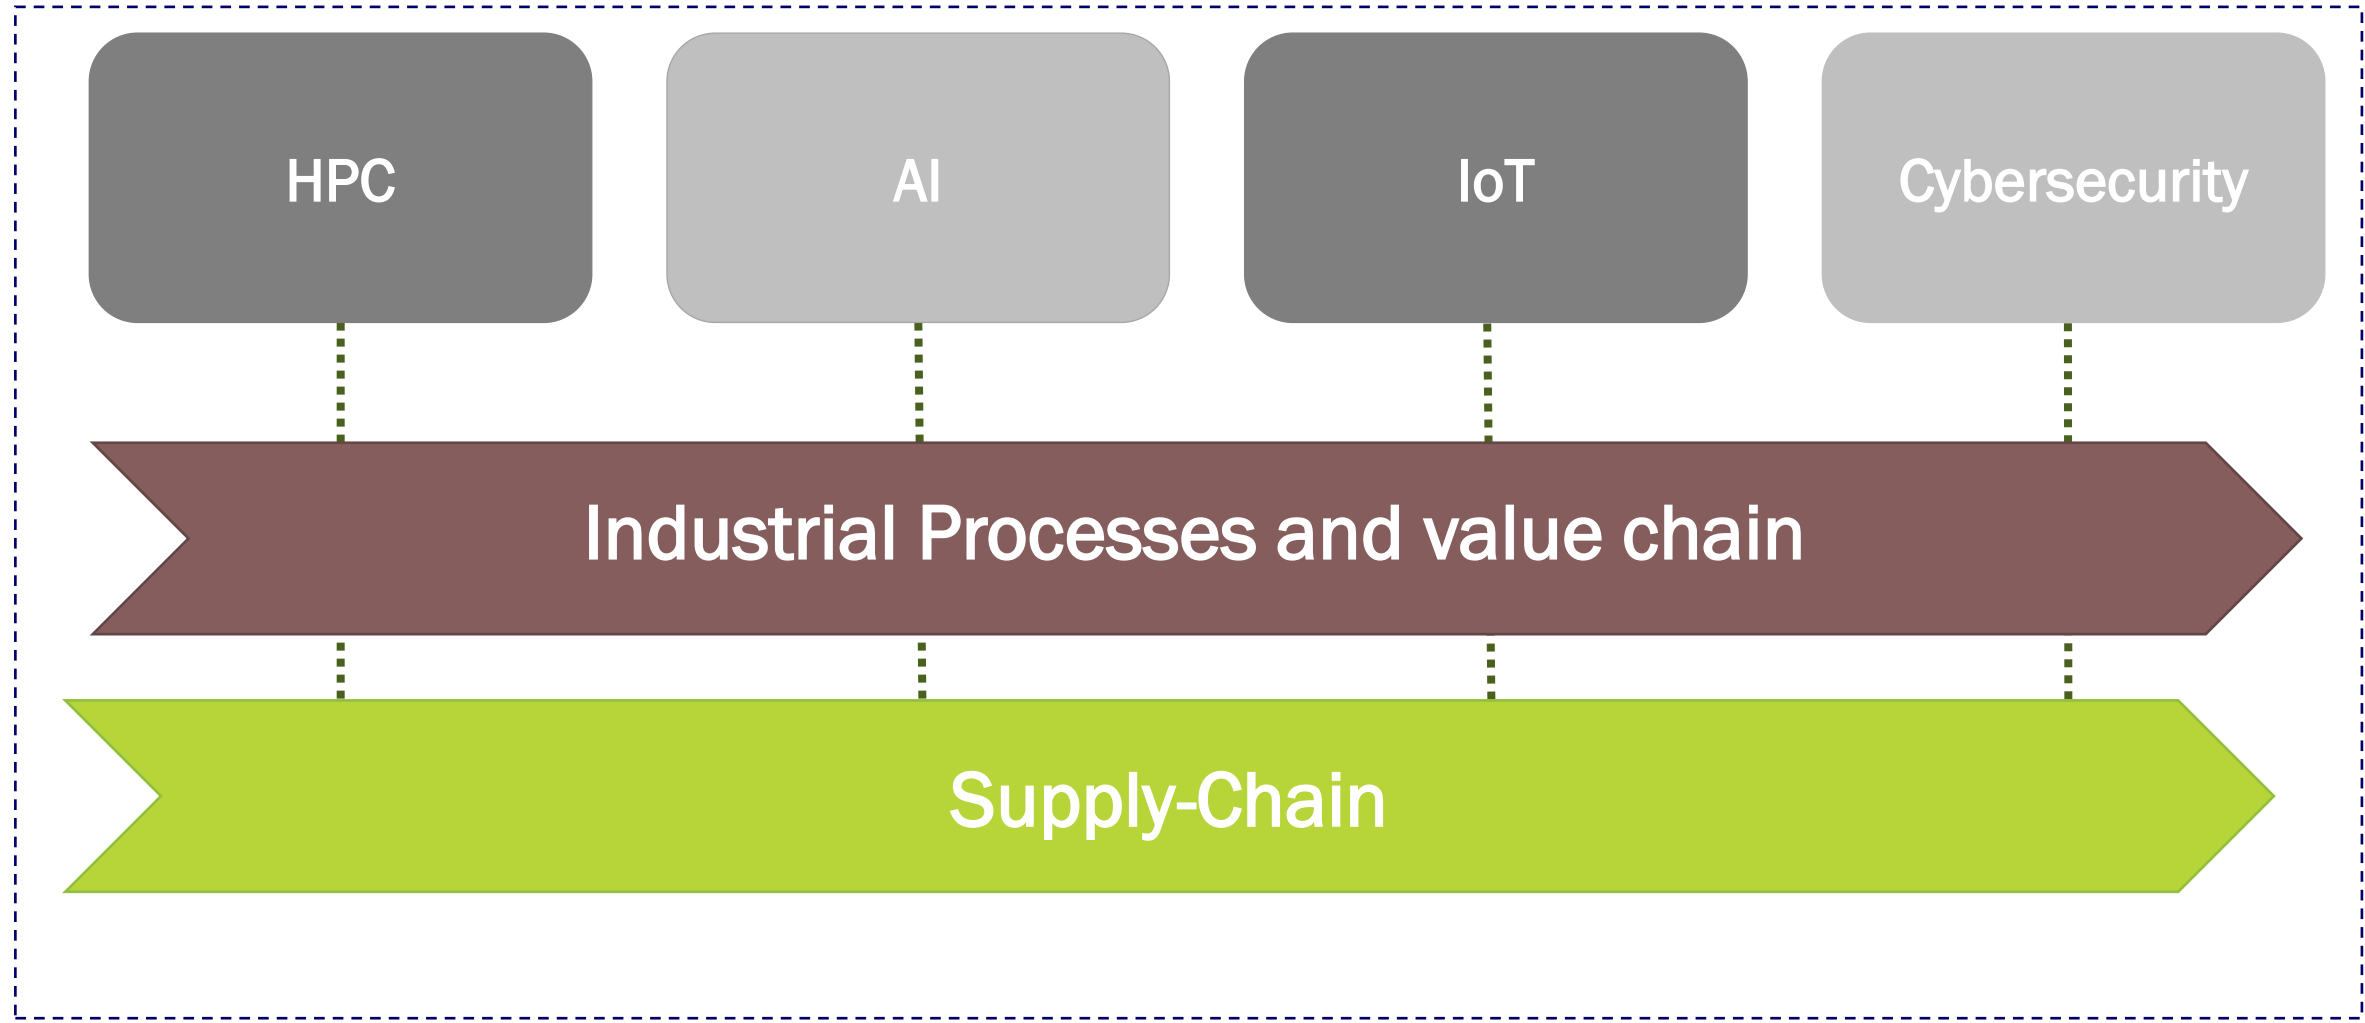

WALHUB (Wallonia, BE) Collaboration Strategy with EDIHs & Uses Cases

Thibaud van Rooden, Pole MecaTech

WALHUB
BOOST YOUR DIGITAL TRANSFORMATION

Boosting the digital transformation of **manufacturing companies**

through the implementation of new technologies

– AI, HPC, Cybersecurity and IoT –

in their **industrial and supply chain processes**

towards competitiveness and sustainability

Digital Transformation

Walloon & EU
Manufacturing
Ecosystem

Key sectors

- Agri-food
- Pharmaceuticals and biotechnology
- Chemicals & rubber and plastics
- Aviation and aerospace
- Mechanical Engineering
- Wood industry

Final goals

€ Competitiveness

🌱 Sustainability